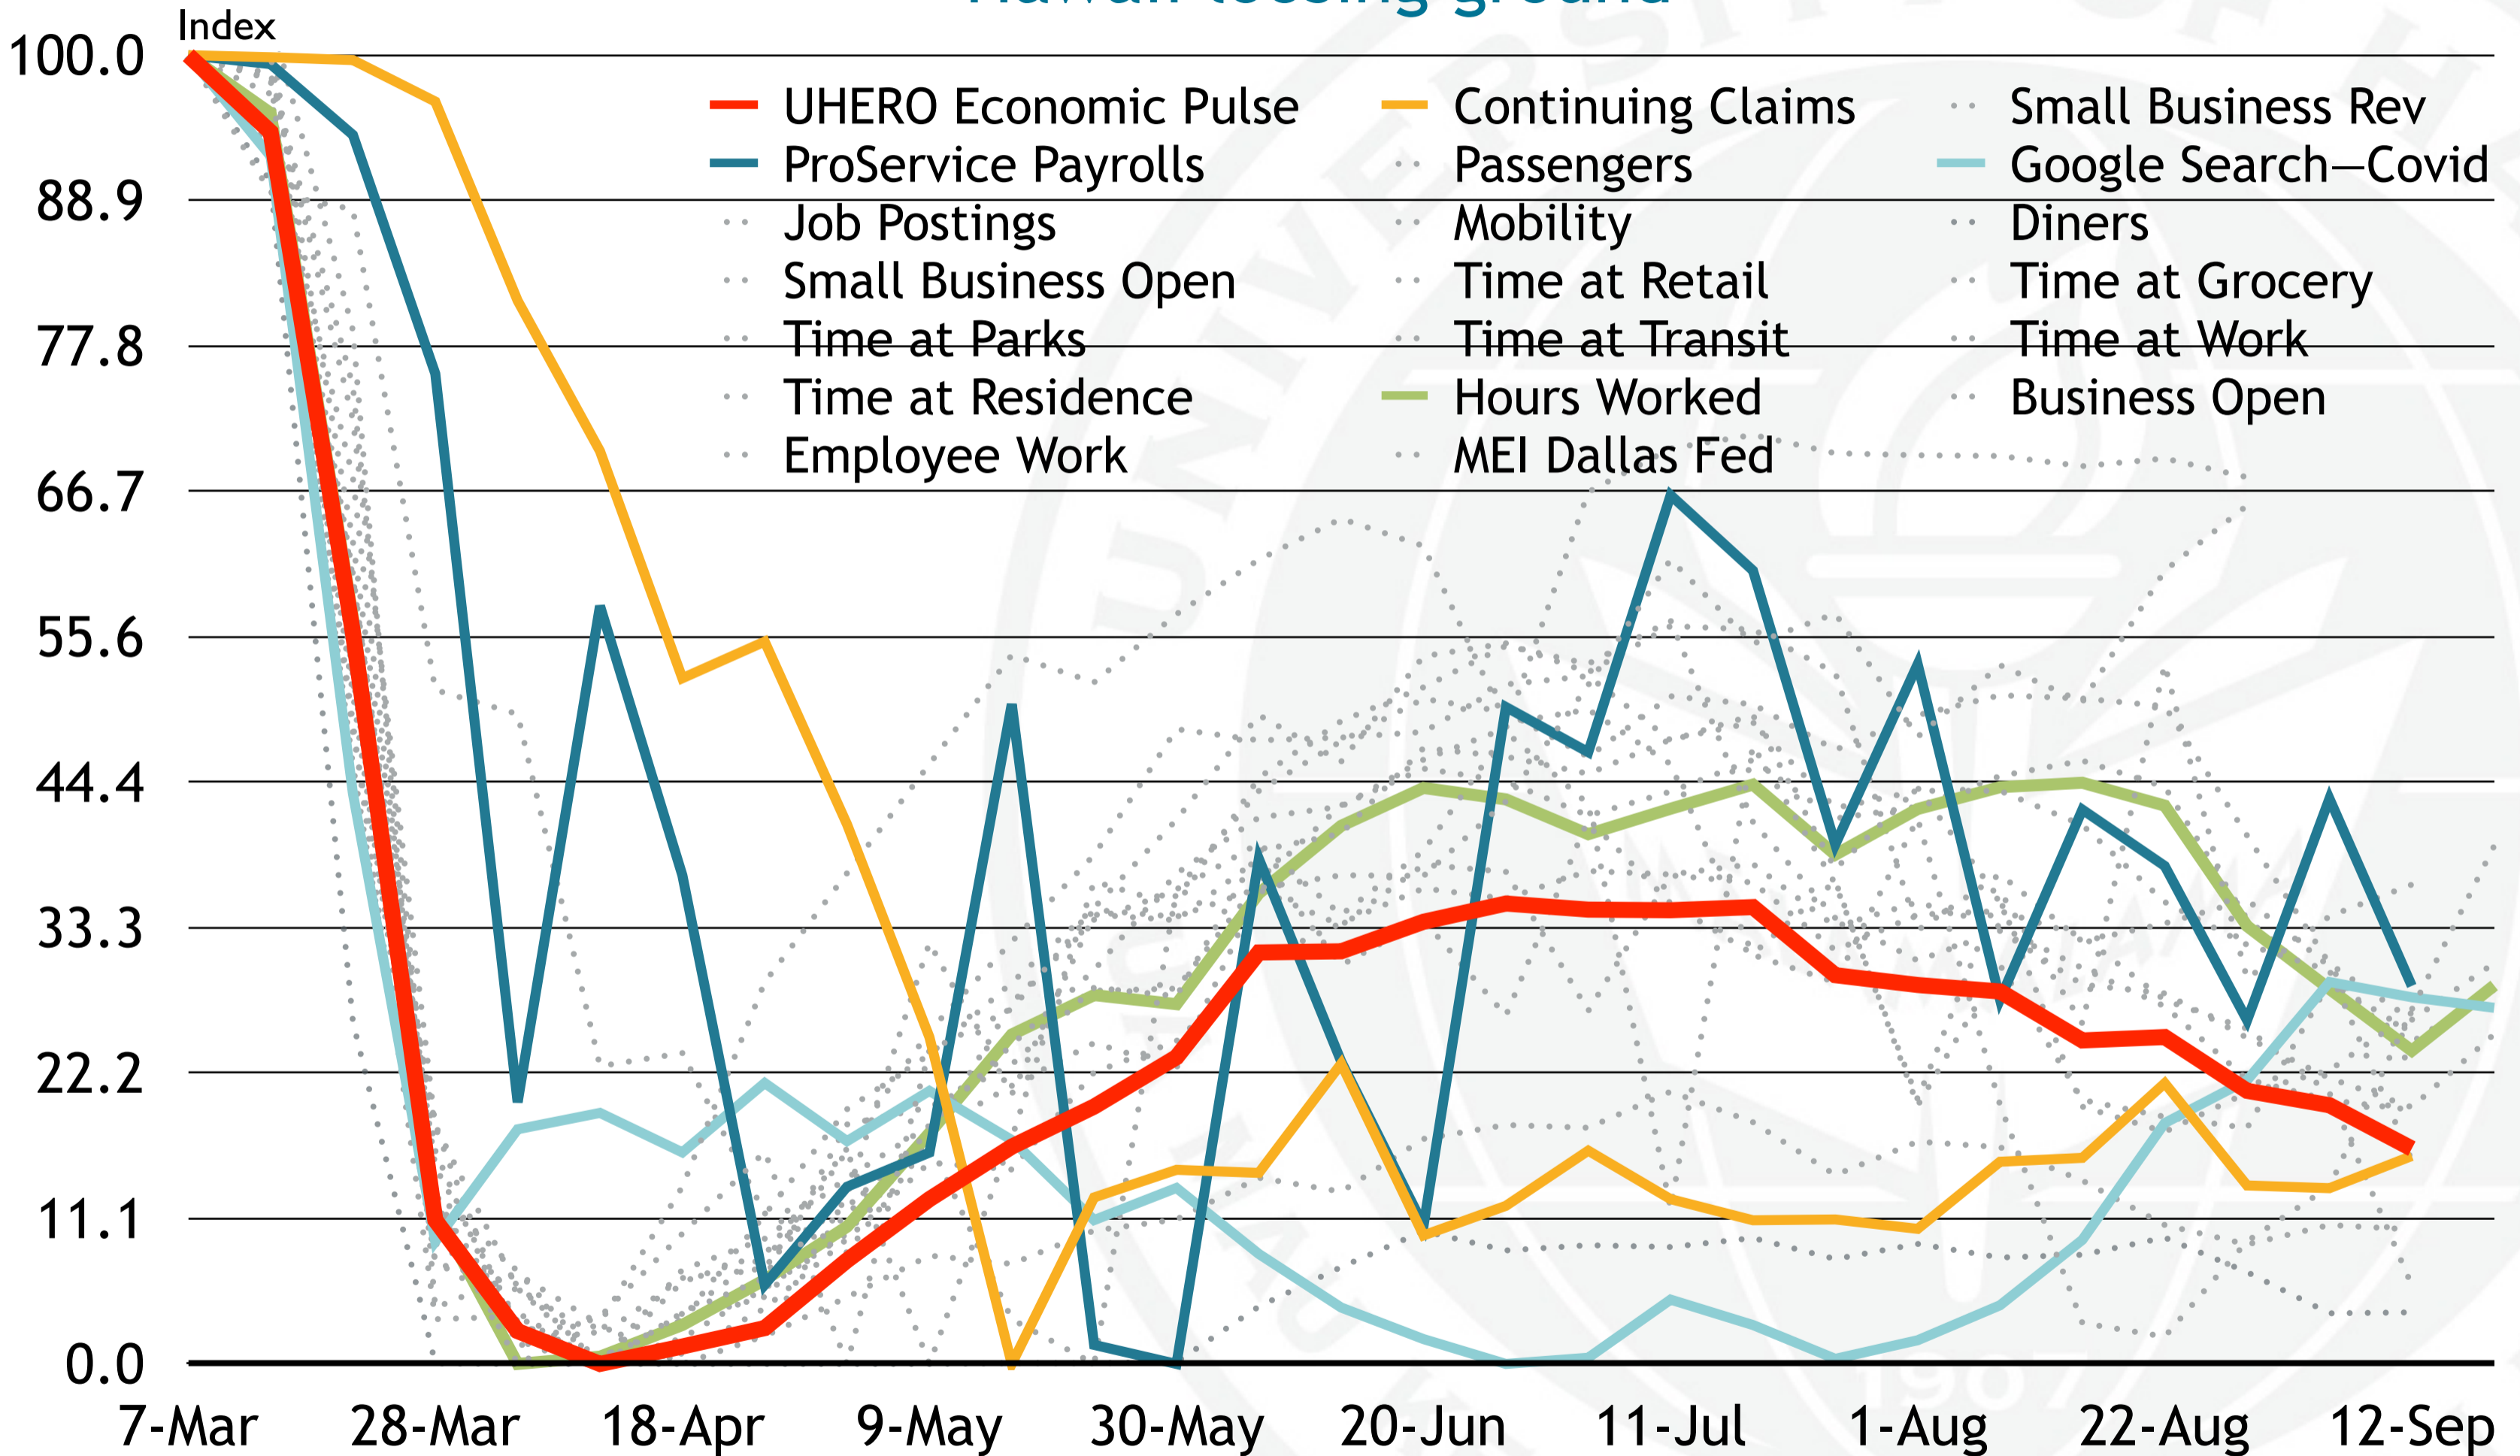

UHERO Economic Pulse index reverses course with the surge

Hawaii losing ground

Source: <https://uhero.hawaii.edu/nowcasting-the-trajectory-of-the-covid-19-recovery-the-weekly-uhero-economic-pulse/>
<https://data.uhero.hawaii.edu/#/category?sa=true&start=2020-02-29>